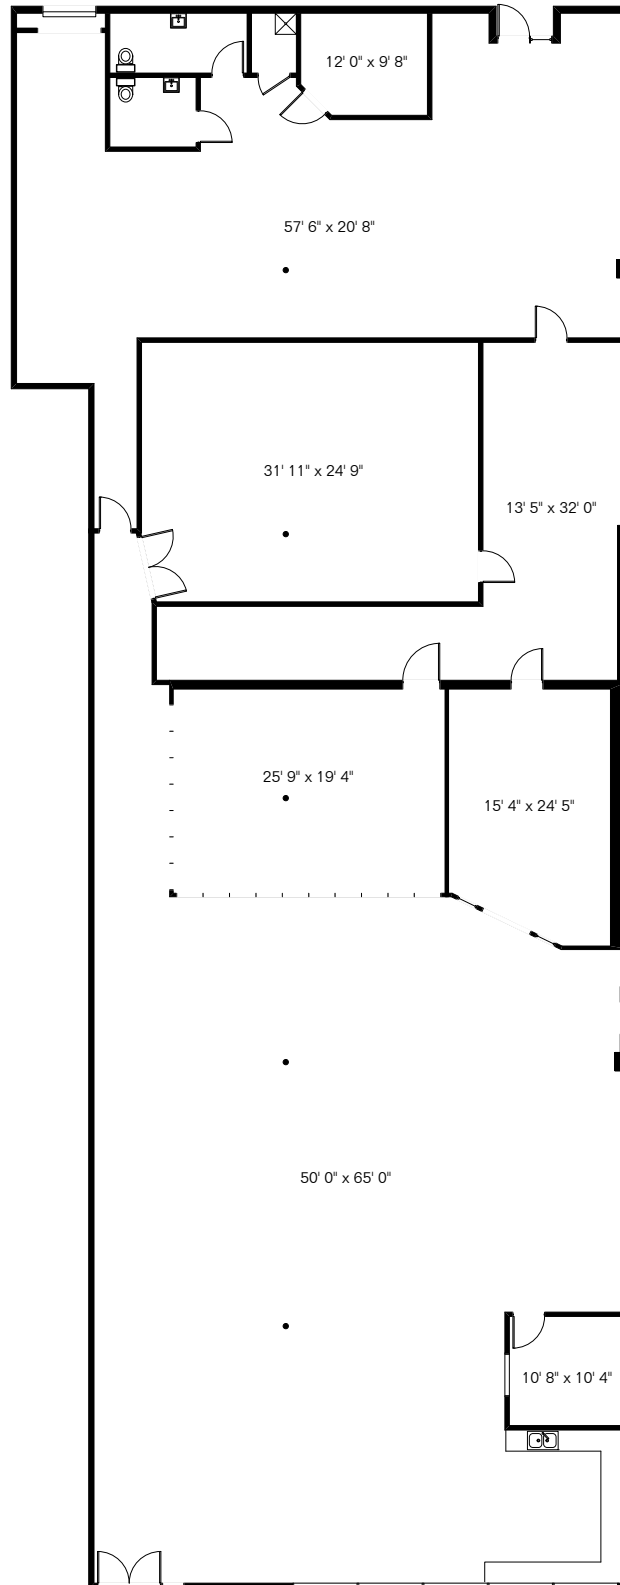

The square footages and room size information are deemed to be reliable but are not guaranteed and should be independently verified. This drawing is for marketing purposes only.

256 W Fry Blvd

Gross 7,911 Sq Ft

Site Visit June 2020

0 ft. 6 ft. 10 ft. 20 ft.

Copyright 2020 Floor Plans First! LLC
All Rights Reserved.

Floor Plans First!
See the Floor Plan First™

FloorPlansFirst.com™
(520) 881-1500